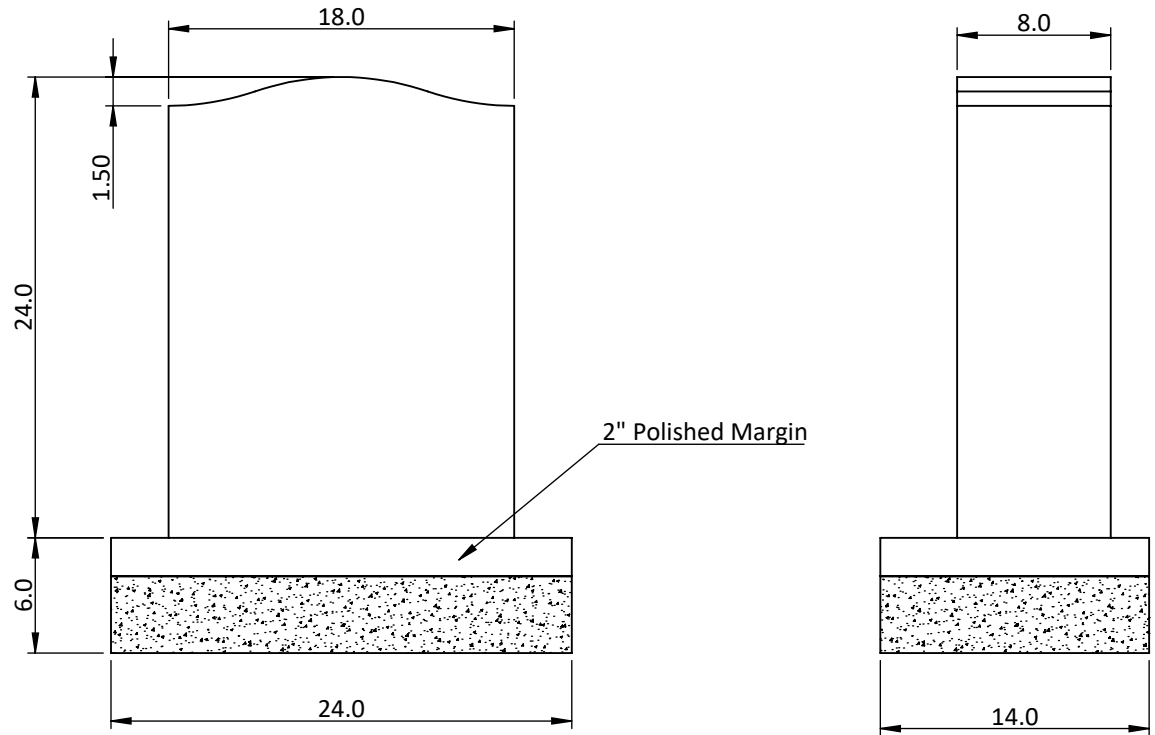

**Unit: in**

Memorial Galleries Inc.	Project Name	Color in Stock			Area (in <sup>2</sup> )	Size (W×T×L in)	Qty
	Serp Top 18 x 8 x 24				562.50	T: 18 x 8 x 24 B: 24 x 14 x 6	-