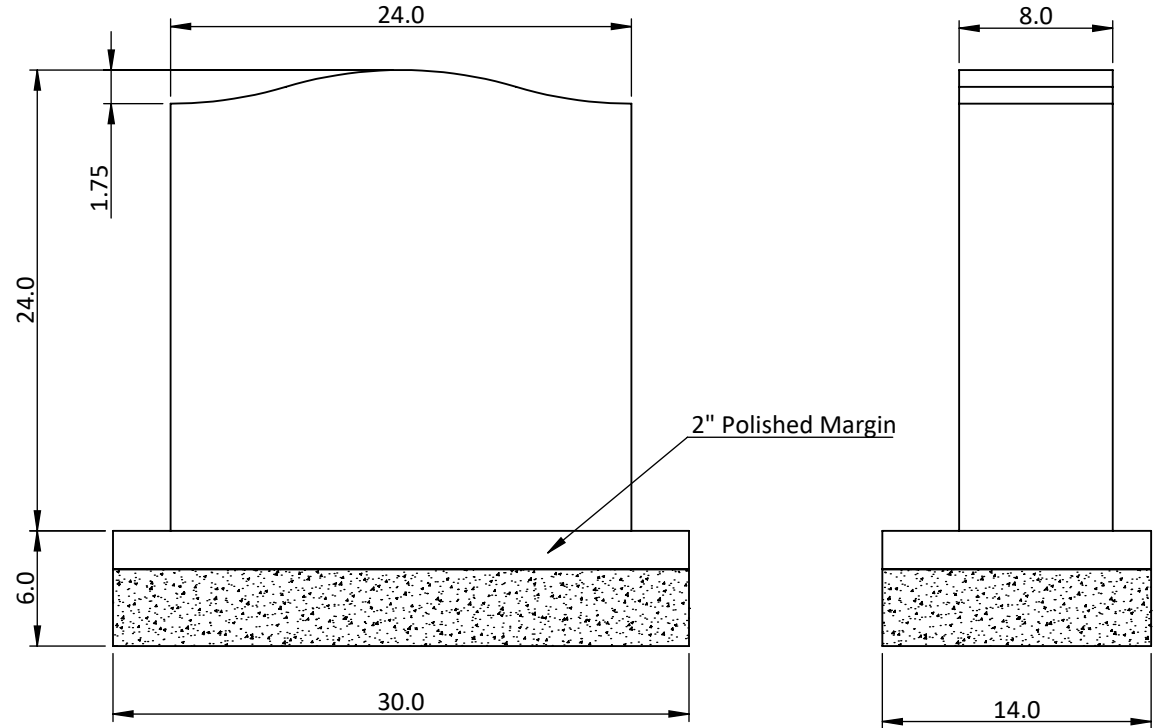

**Unit: in**

Memorial Galleries Inc.	Project Name	Color in Stock			Area (in <sup>2</sup> )	Size (W×T×L in)	Qty
	Serp Top 24 x 8 x 24				735.00	T: 24 x 8 x 24 B: 30 x 14 x 6	-