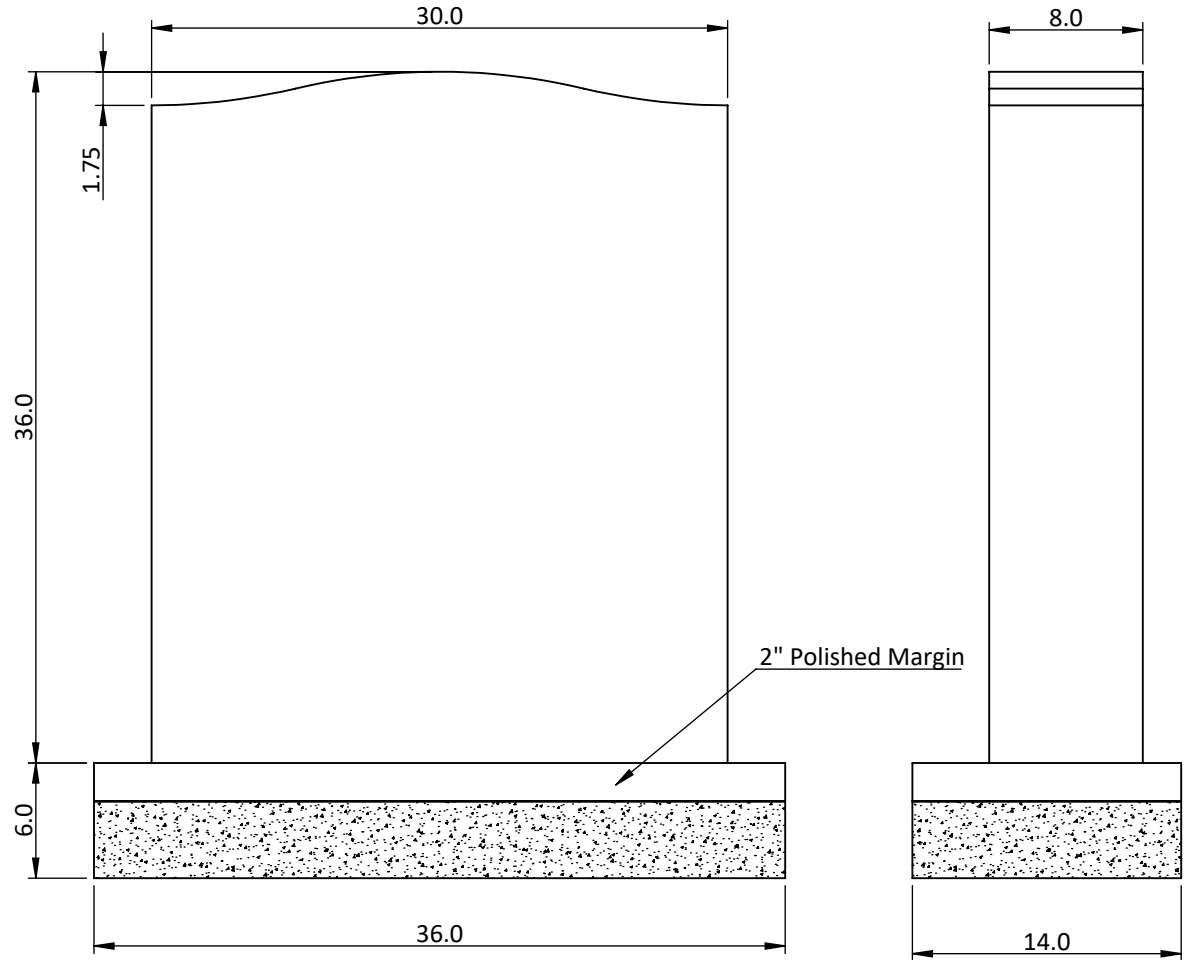

Unit: in

Memorial Galleries Inc.	Project Name	Color in Stock			Area (in ²)	Size (W×T×L in)	Qty
	Serp Top 30 x 8 x 36				1269.75	T: 30 x 8 x 36 B: 36 x 14 x 6	