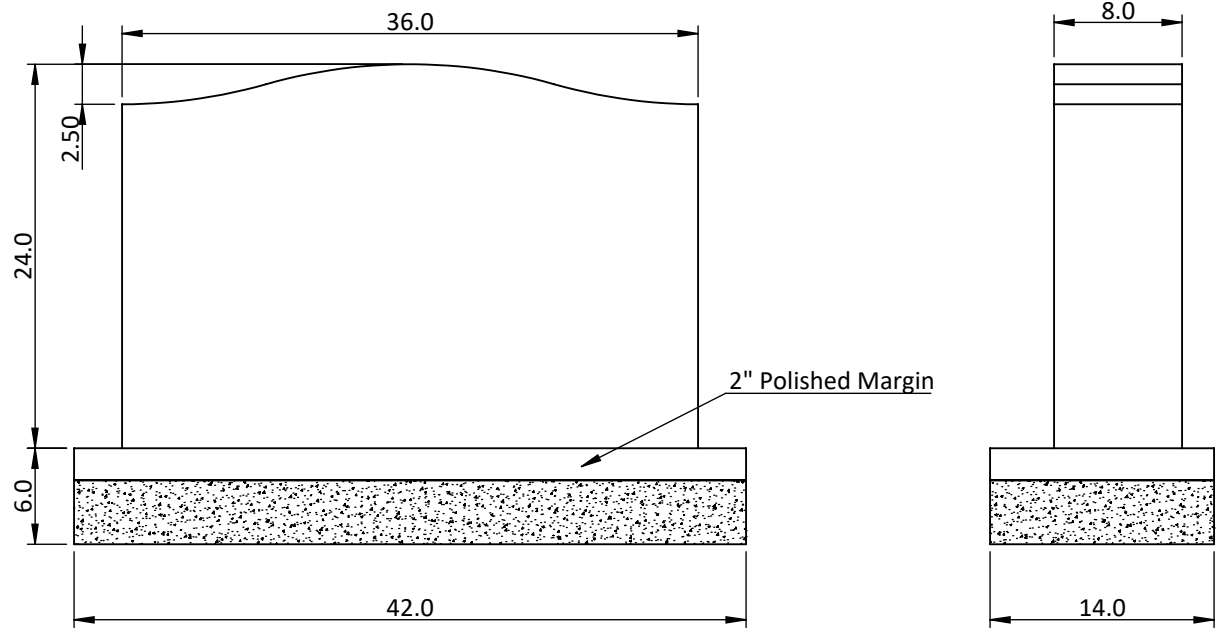

Unit: in

Memorial Galleries Inc.	Project Name	Color in Stock			Area (in ²)	Size (W×T×L in)	Qty
	Serp Top 36 x 8 x 24				1071.00	T: 36 x 8 x 24 B: 42 x 14 x 6	-