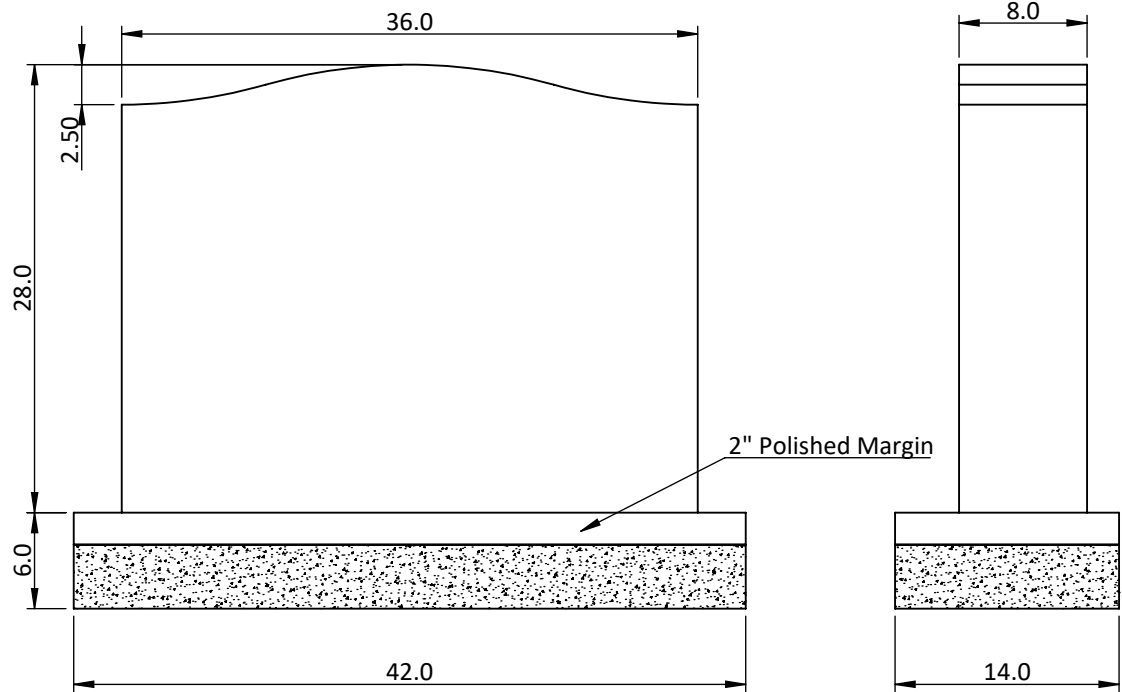

Unit: in

Memorial Galleries Inc.	Project Name	Color in Stock			Area (in ²)	Size (W×T×L in)	Qty
	Serp Top 36 x 8 x 28				1215.00	T: 36 x 8 x 28 B: 42 x 14 x 6	-