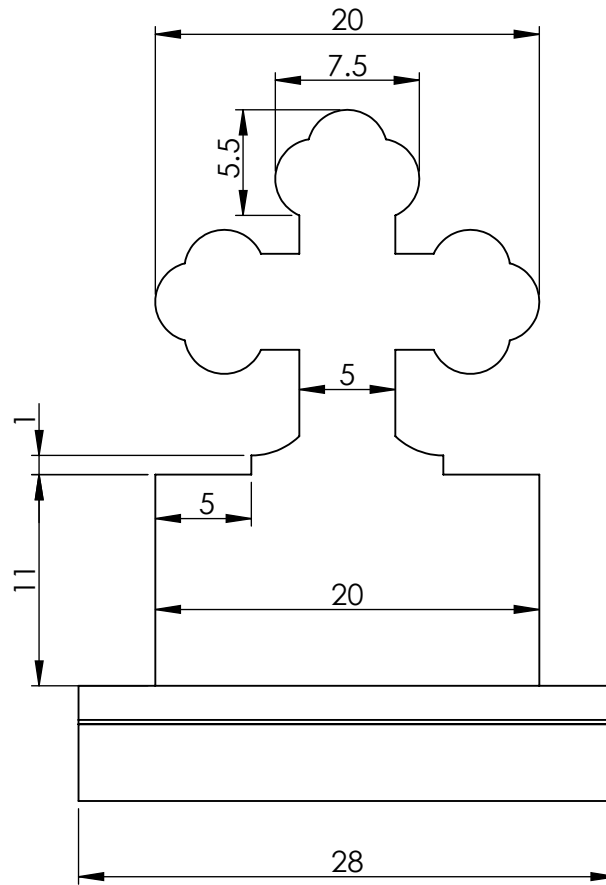

Unit: in

Memorial Galleries Inc.	Project Name	Color in Stock			Area (in ²)	Size (W×T×L in)	Qty
	Exp-Cross 01	Black	Dark Gray		575.67	T: 20 x 8 x 30	1
	Charcoal	Light Gray		B: 28 x 14 x 6			