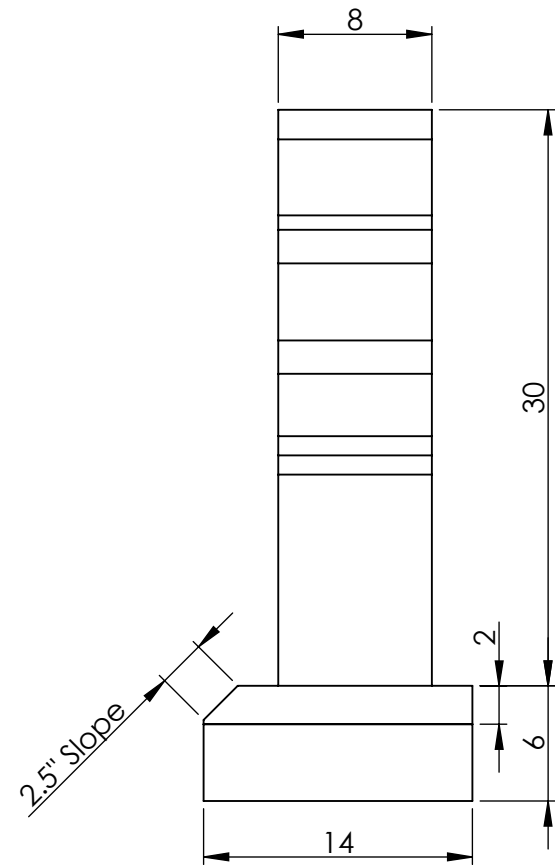

Unit: in

Memorial Galleries Inc.	Project Name	Color in Stock			Area (in ²)	Size (W×T×L in)	Qty
	Exp-Cross 01	Black	Dark Gray		575.67	T: 20 x 8 x 30	1
	Charcoal	Light Gray		B: 28 x 14 x 6			