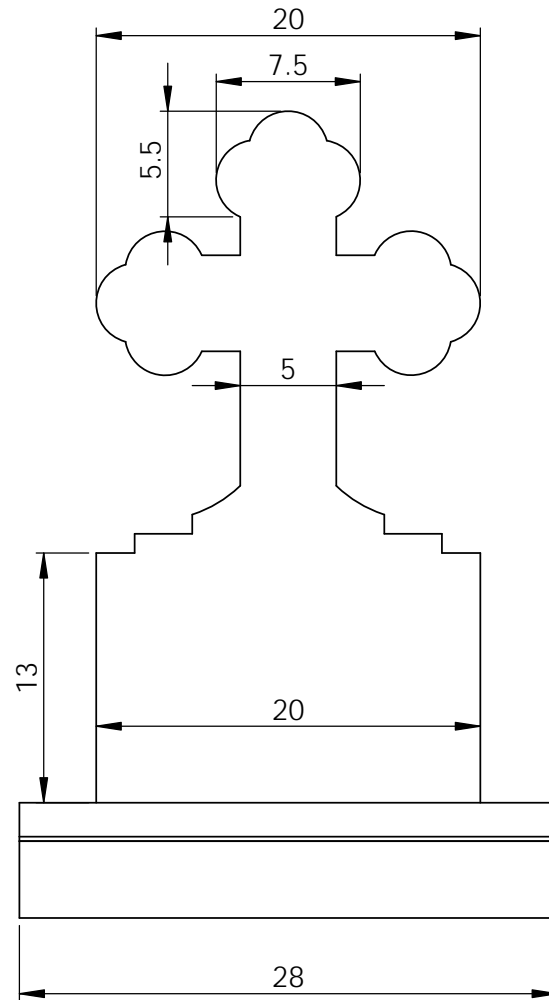

Unit: in

Memorial Galleries Inc.	Project Name	Color in Stock			Area (in ²)	Size (WxTxL in)	Qty
	Exp-Cross 01	Black	Dark Gray		648.20	T: 20 x 8 x 36	1
		Charcoal	Light Gray			B: 28 x 14 x 6	