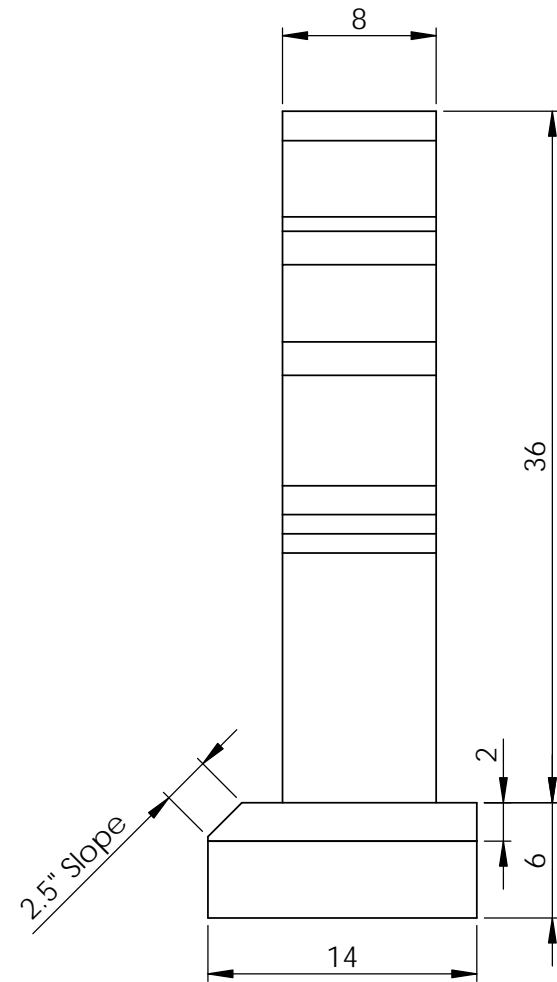

Unit: in

Memorial Galleries Inc.	Project Name	Color in Stock			Area (in ²)	Size (WxTxL in)	Qty
	Exp-Cross 01	Black	Dark Gray		648.20	T: 20 x 8 x 36	1
		Charcoal	Light Gray			B: 28 x 14 x 6	