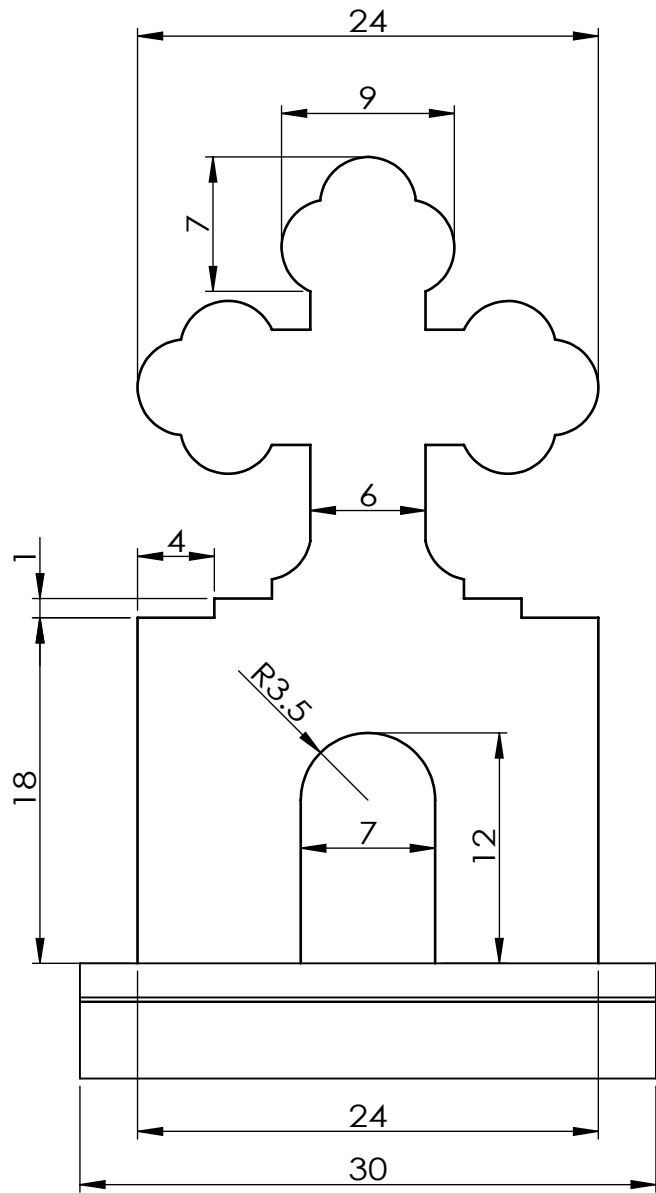

Unit: in

Memorial Galleries Inc.	Project Name	Color in Stock			Area (in <sup>2</sup> )	Size (W×T×L in)	Qty
	Exp-Cross 01-B	Black	Dark Gray		895.01	T: 24 x 9 x 42	1
	Charcoal	Light Gray		B: 30 x 14 x 6			