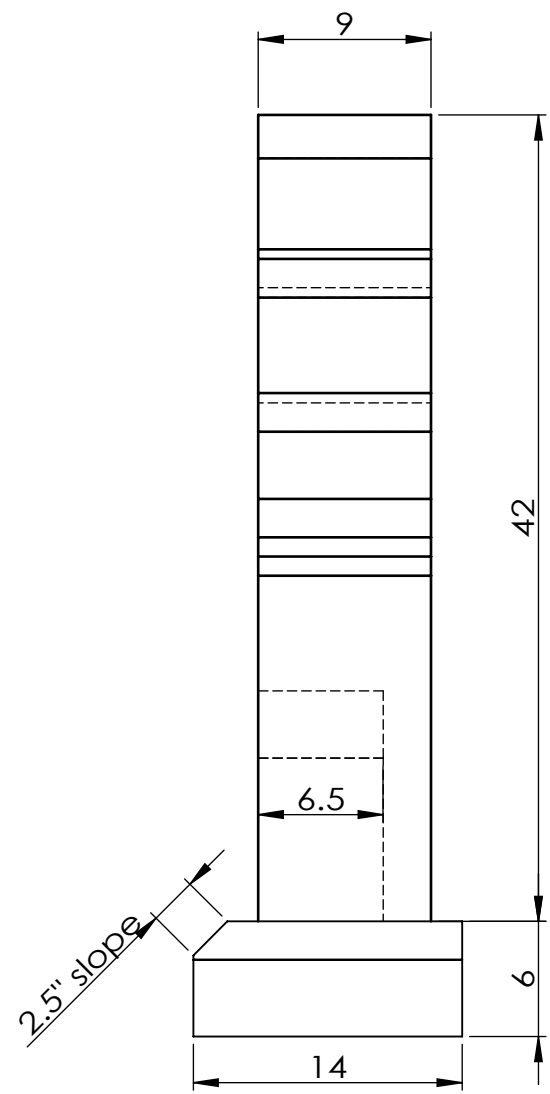

Unit: in

Memorial Galleries Inc.	Project Name	Color in Stock			Area (in <sup>2</sup> )	Size (W×T×L in)	Qty
	Exp-Cross 01-B	Black	Dark Gray		895.01	T: 24 x 9 x 42	1
	Charcoal	Light Gray		B: 30 x 14 x 6			