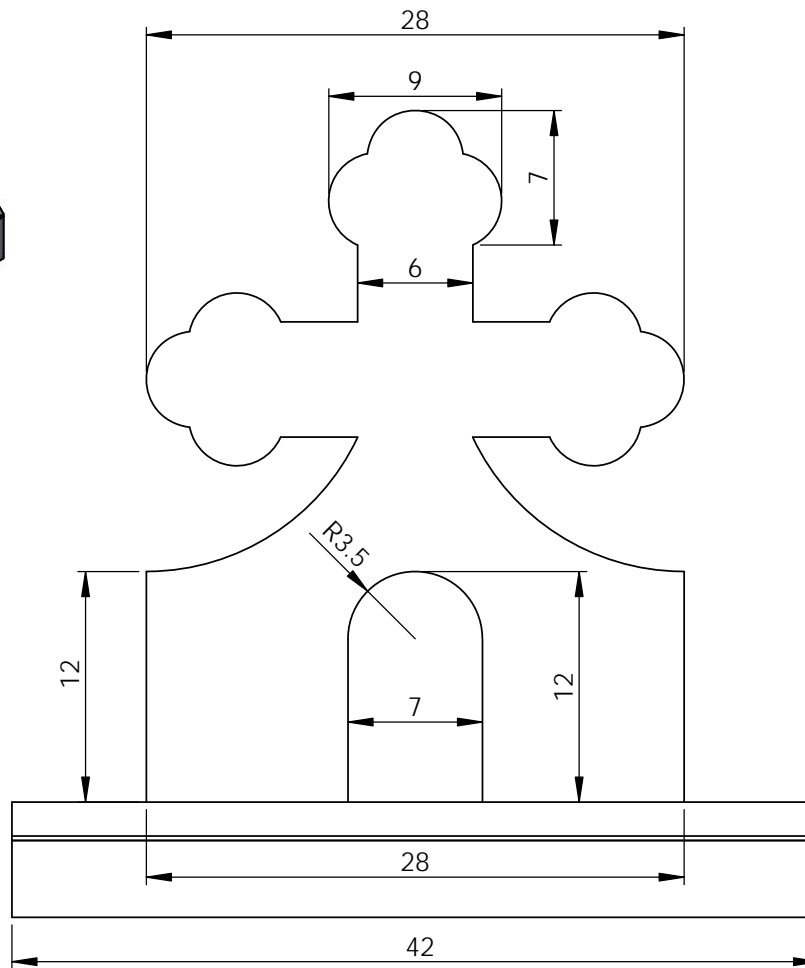

Unit: in

Memorial Galleries Inc.	Project Name	Color in Stock			Area (in ²)	Size (WxTxL in)		Qty
	Exp-Cross 02	Black	Dark Gray			922.14	T:	
	Charcoal	Light Gray		B:	42 x 14 x 6			