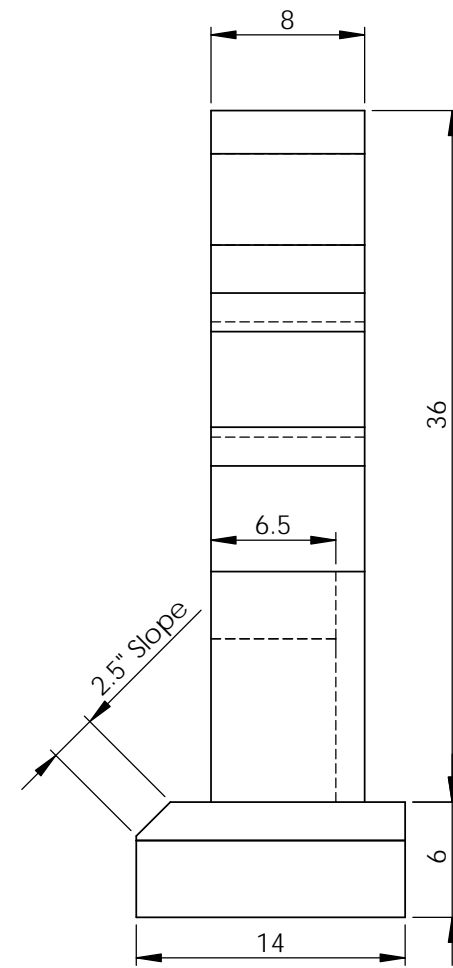

Unit: in

Memorial Galleries Inc.	Project Name	Color in Stock			Area (in ²)	Size (WxTxL in)		Qty
	Exp-Cross 02	Black	Dark Gray			922.14	T:	
	Charcoal	Light Gray		B:	42 x 14 x 6			