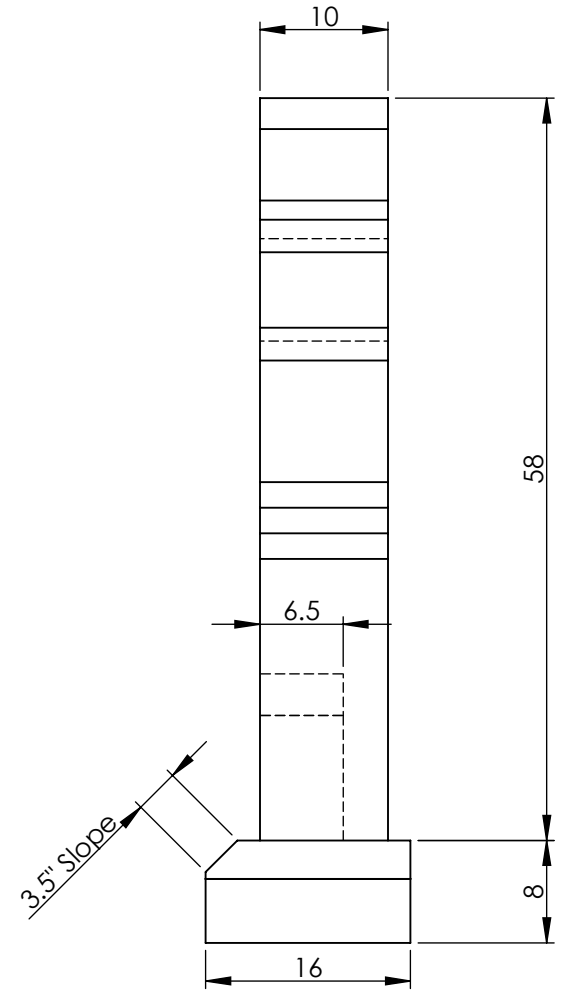

**Unit: in**

Memorial Galleries Inc.	Project Name	Color in Stock			Area (in <sup>2</sup> )	Size (W×T×L in)	Qty
	Exp-Cross 06A	Black	Dark Gray		1652.34	T: 34 x 10 x 58	-
	Charcoal	Light Gray		B: 48 x 16 x 8			