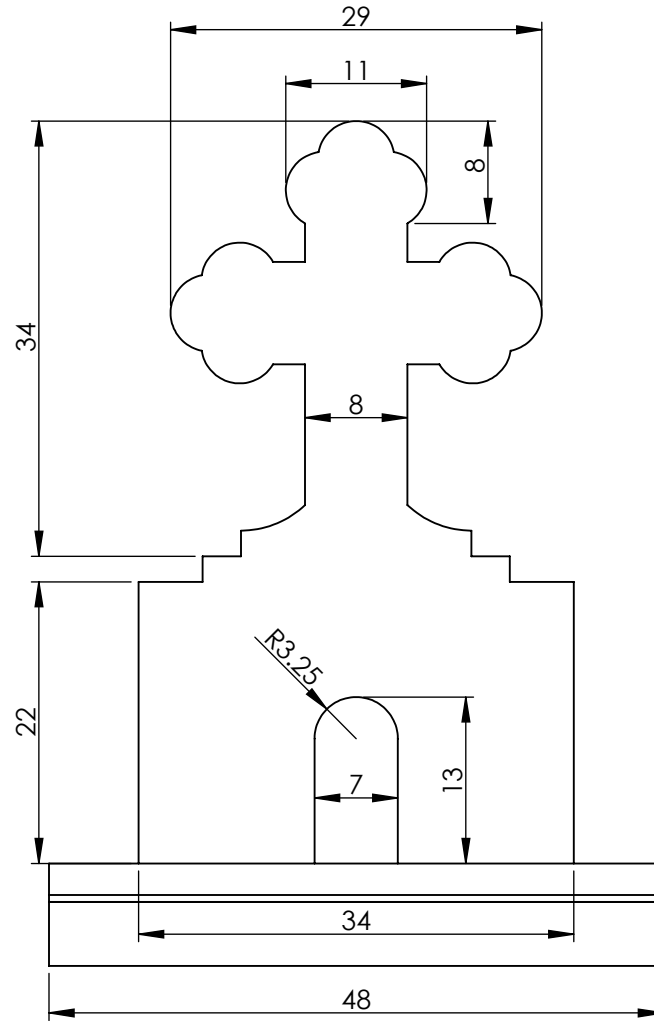

**Unit: in**

Memorial Galleries Inc.	Project Name	Color in Stock			Area (in <sup>2</sup> )	Size (W×T×L in)	Qty
	Exp-Cross 06A	Black	Dark Gray		1652.34	T: 34 x 10 x 58	-
	Charcoal	Light Gray		B: 48 x 16 x 8			