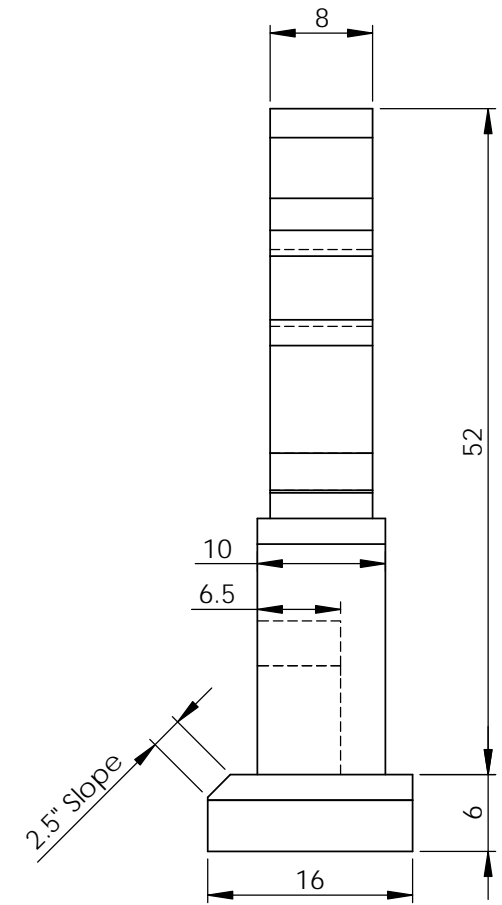

Unit: in

Cross: 26 x 8 x 32 in
Die: 36 x 10 x 20 in

Memorial Galleries Inc.	Project Name	Color in Stock			Area (in ²)	Size (WxTxL in)		Qty
	Exp-Cross 04	Black	Dark Gray			1339.14	T:	
	Charcoal	Light Gray		B:	48 x 16 x 6			