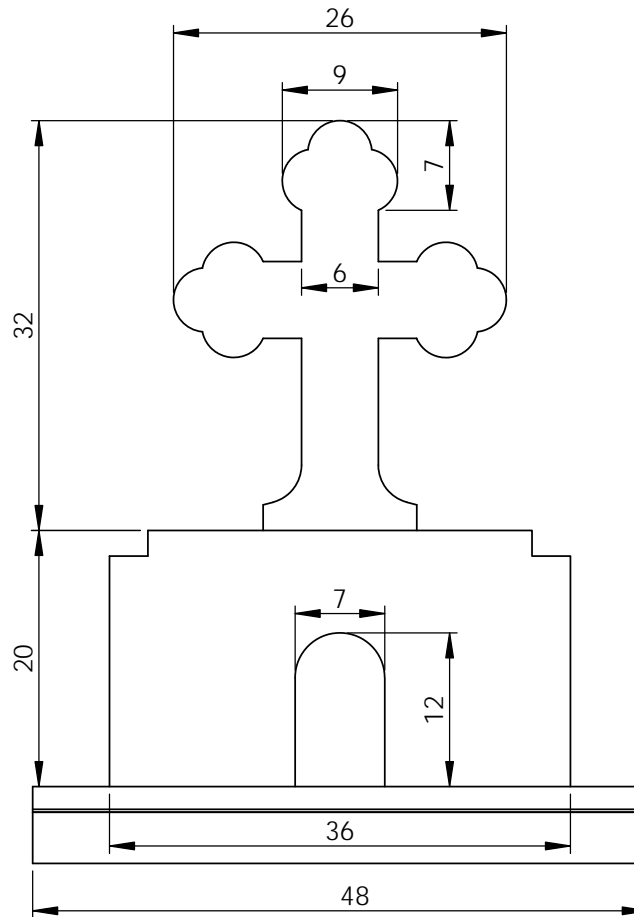

Unit: in

Cross: 26 x 8 x 32 in
Die: 36 x 10 x 20 in

Memorial Galleries Inc.	Project Name	Color in Stock			Area (in ²)	Size (WxTxL in)		Qty
	Exp-Cross 04	Black	Dark Gray			1339.14	T:	
	Charcoal	Light Gray		B:	48 x 16 x 6			