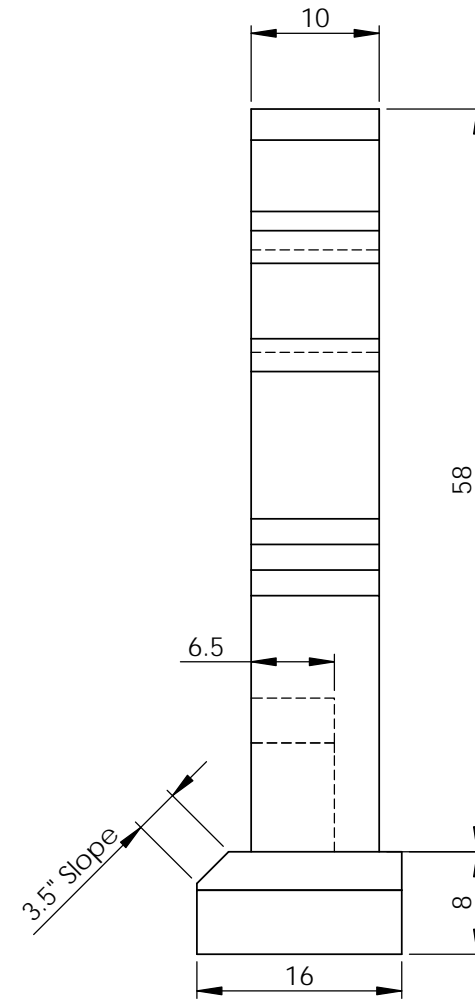

Unit: in

Memorial Galleries Inc.	Project Name	Color in Stock			Area (in ²)	Size (WxTxL in)	Qty
	Exp-Cross 07	Black	Dark Gray		1640.34	T: 36 x 10 x 58	-
	Charcoal	Light Gray		B: 48 x 16 x 8			