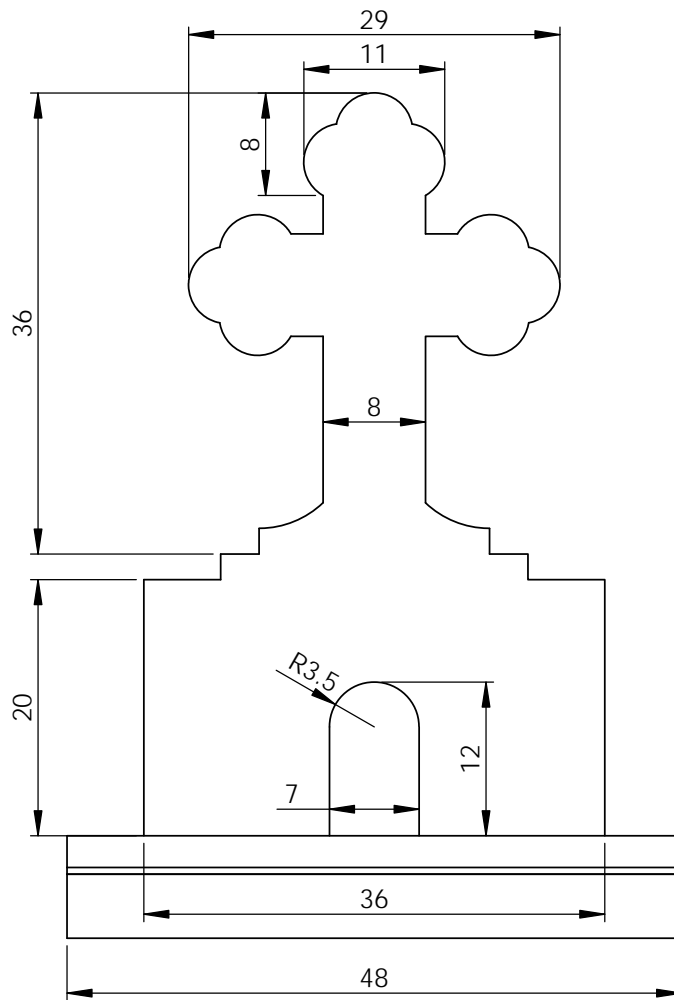

Unit: in

Memorial Galleries Inc.	Project Name	Color in Stock			Area (in ²)	Size (WxTxL in)	Qty
	Exp-Cross 07	Black	Dark Gray		1640.34	T: 36 x 10 x 58	-
	Charcoal	Light Gray		B: 48 x 16 x 8			