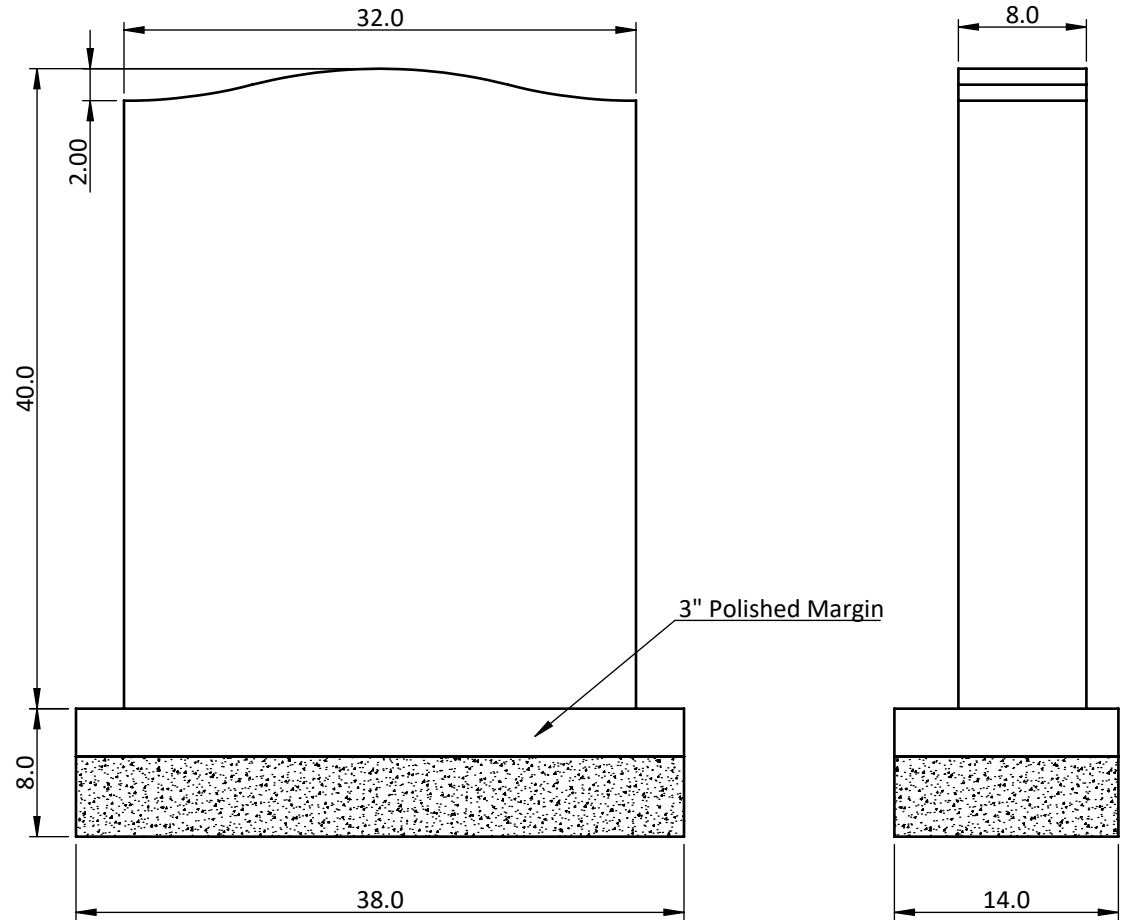

Unit: in

Memorial Galleries Inc.	Project Name	Color in Stock			Area (in ²)	Size (W×T×L in)	Qty
	Serp Top 32 x 8 x 40				1552.00	T: 32 x 8 x 40 B: 38 x 14 x 8	-