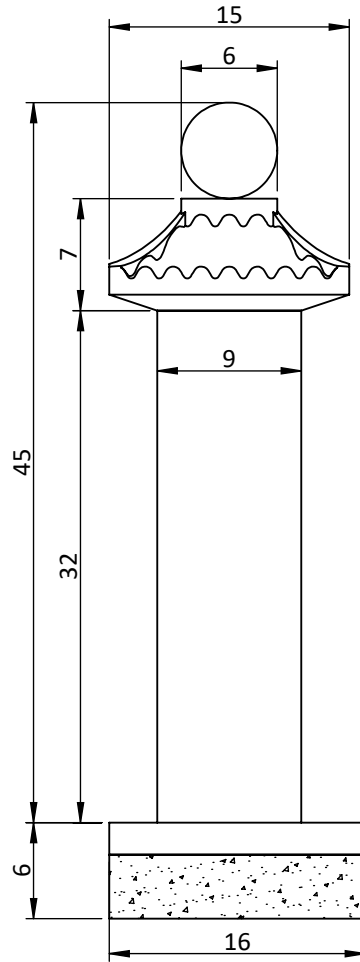

Unit: in

Project Name	Color in Stock			Area (in ²)	Size (W×T×L in)		Qty
	CM-213	Indian Red				1249.30	
					B:	36 x 16 x 6	

Memorial Galleries Inc.