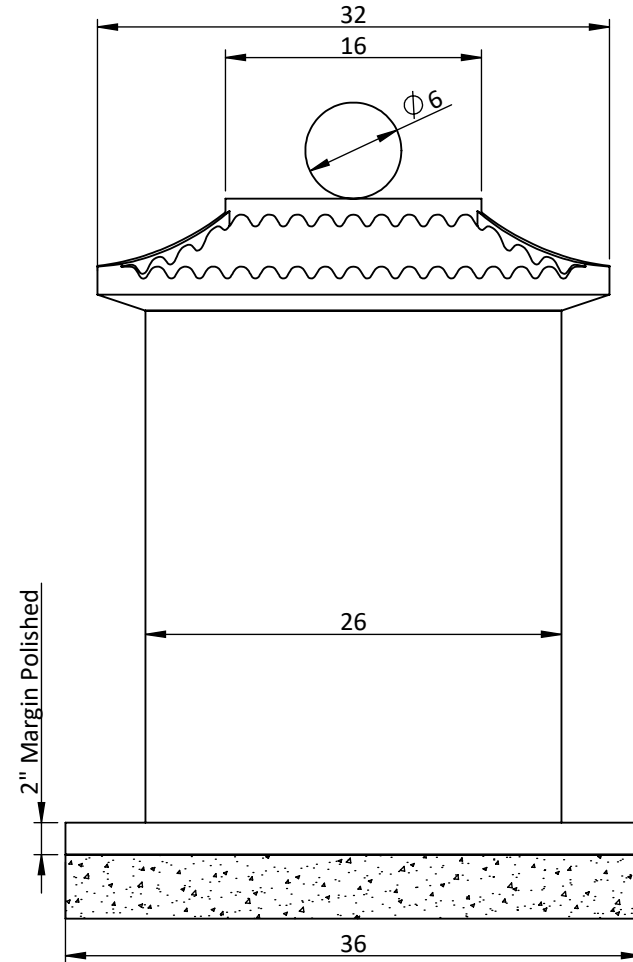

Unit: in

Project Name	Color in Stock			Area (in ²)	Size (W×T×L in)		Qty
	CM-213	Indian Red				1249.30	
					B:	36 x 16 x 6	

Memorial Galleries Inc.