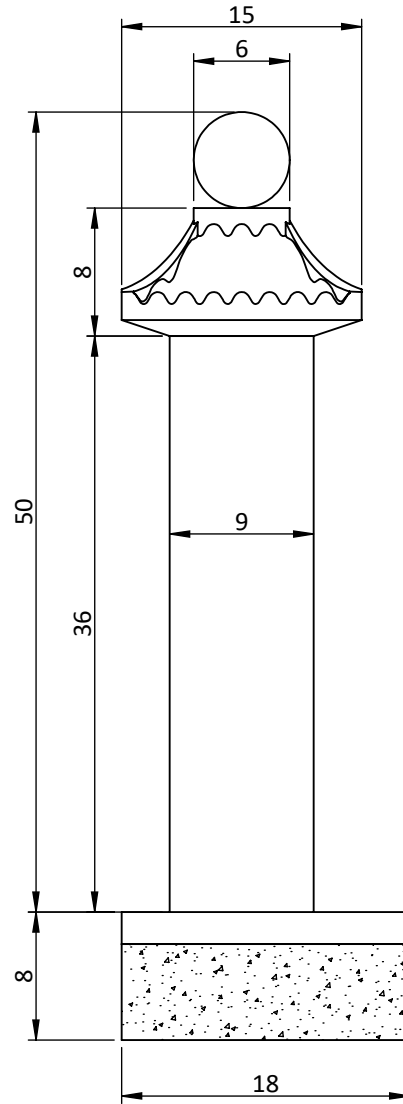

Unit: in

Memorial Galleries Inc.	Project Name	Color in Stock			Area (in <sup>2</sup> )	Size (W×T×L in)		Qty
	CM-214	Indian Red			1622.39	T:	-	-
					B:	36 x 18 x 8		