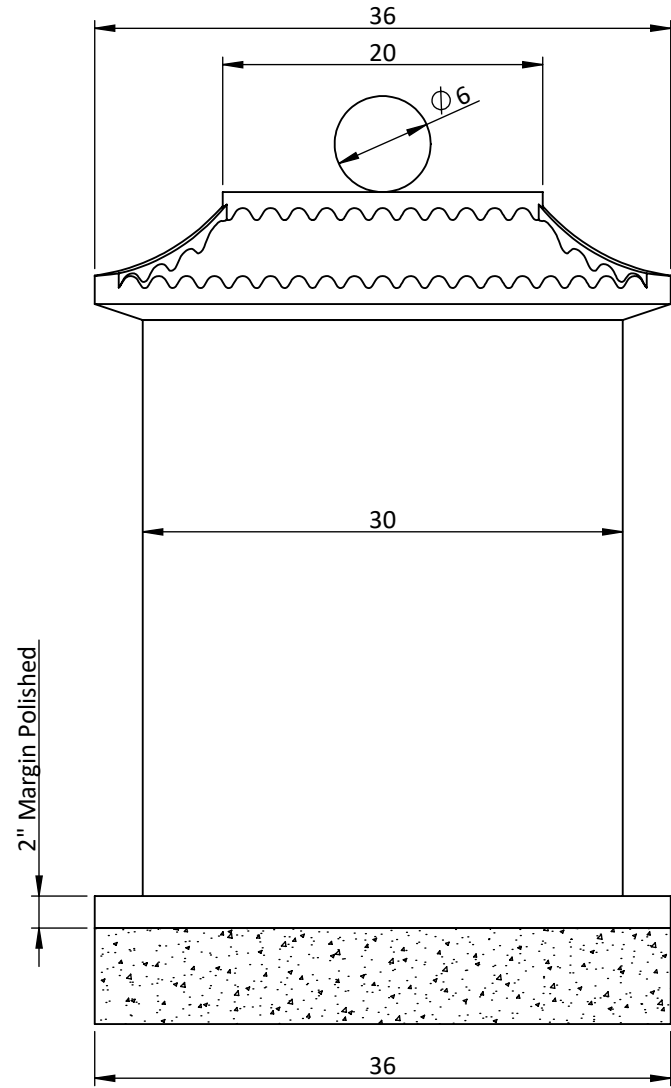

Unit: in

Memorial Galleries Inc.	Project Name	Color in Stock			Area (in <sup>2</sup> )	Size (W×T×L in)		Qty
	CM-214	Indian Red			1622.39	T:	-	-
					B:	36 x 18 x 8		