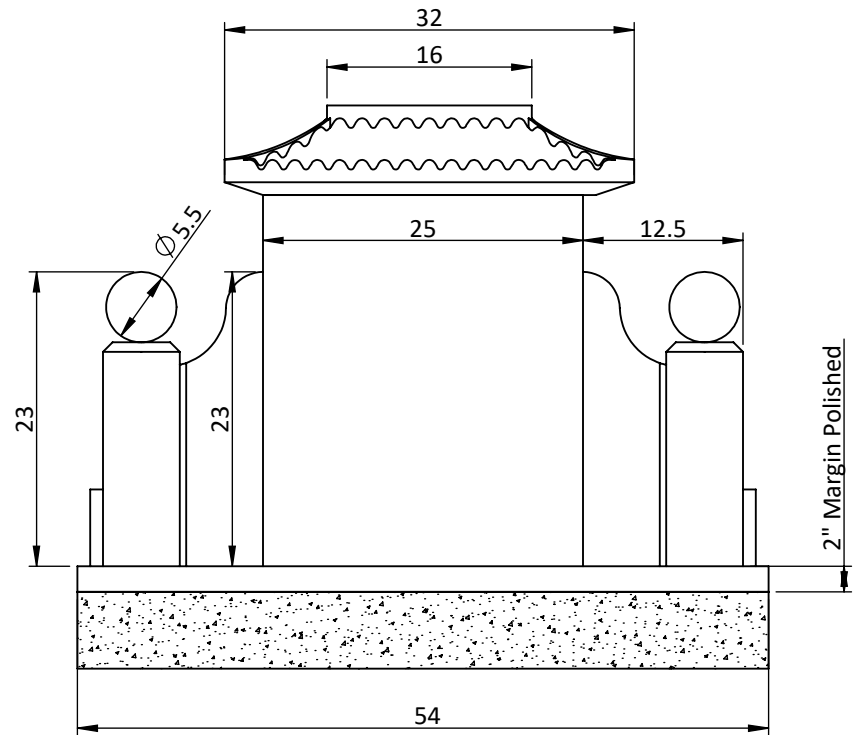

Unit: in

Memorial Galleries Inc.	Project Name	Color in Stock			Area (in ²)	Size (W×T×L in)		Qty
	CM-215C	Indian Red			1849.32	T:	-	-
					B:	54 x 18 x 8		