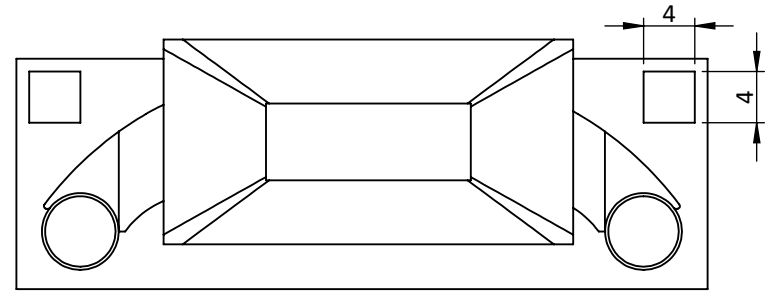

Unit: in

Memorial Galleries Inc.	Project Name	Color in Stock			Area (in ²)	Size (W×T×L in)		Qty
	CM-215C	Indian Red			1849.32	T:	-	-
					B:	54 x 18 x 8		