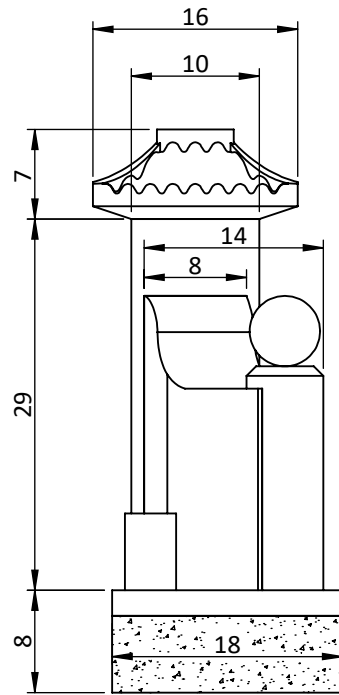

Unit: in

Memorial Galleries Inc.	Project Name	Color in Stock			Area (in ²)	Size (W×T×L in)		Qty
	CM-215C	Indian Red			1849.32	T:	-	-
					B:	54 x 18 x 8		