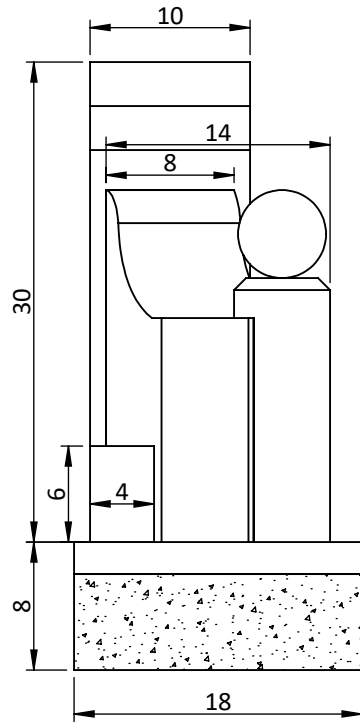

Unit: in

Memorial Galleries Inc.	Project Name	Color in Stock		Area (in <sup>2</sup> )	Size (W×T×L in)	Qty
	CM-215	Indian Red			1668.94	T: - B: 58 x 18 x 8