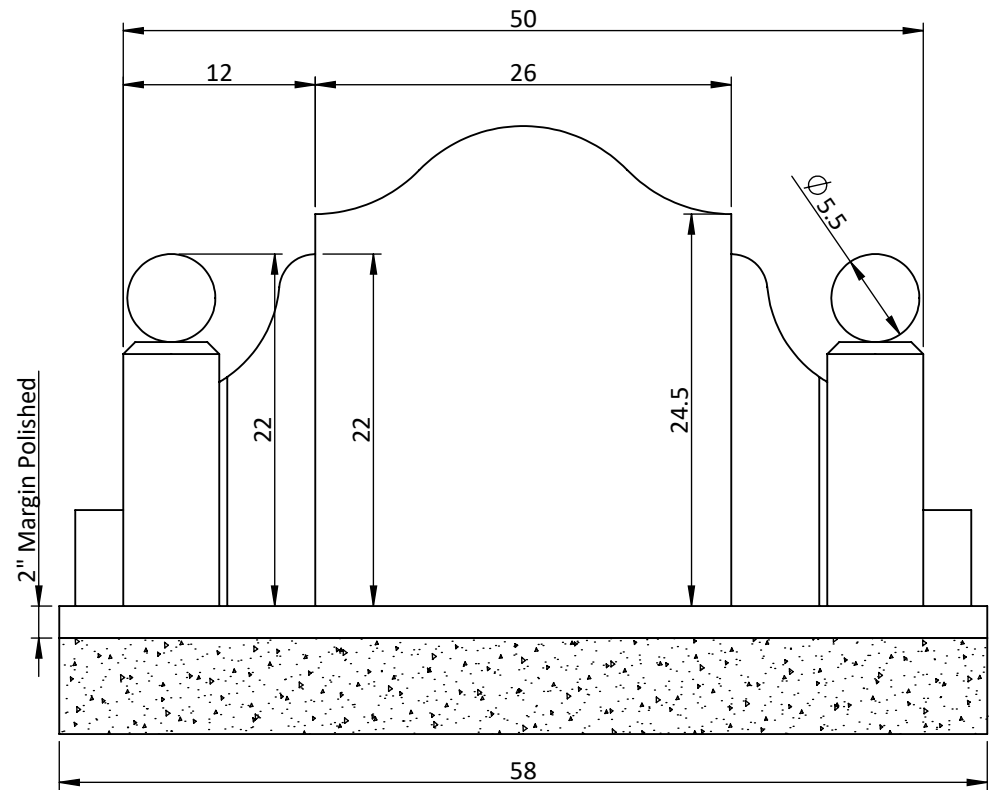

Unit: in

Memorial Galleries Inc.	Project Name	Color in Stock		Area (in <sup>2</sup> )	Size (W×T×L in)	Qty
	CM-215	Indian Red			1668.94	T: - B: 58 x 18 x 8