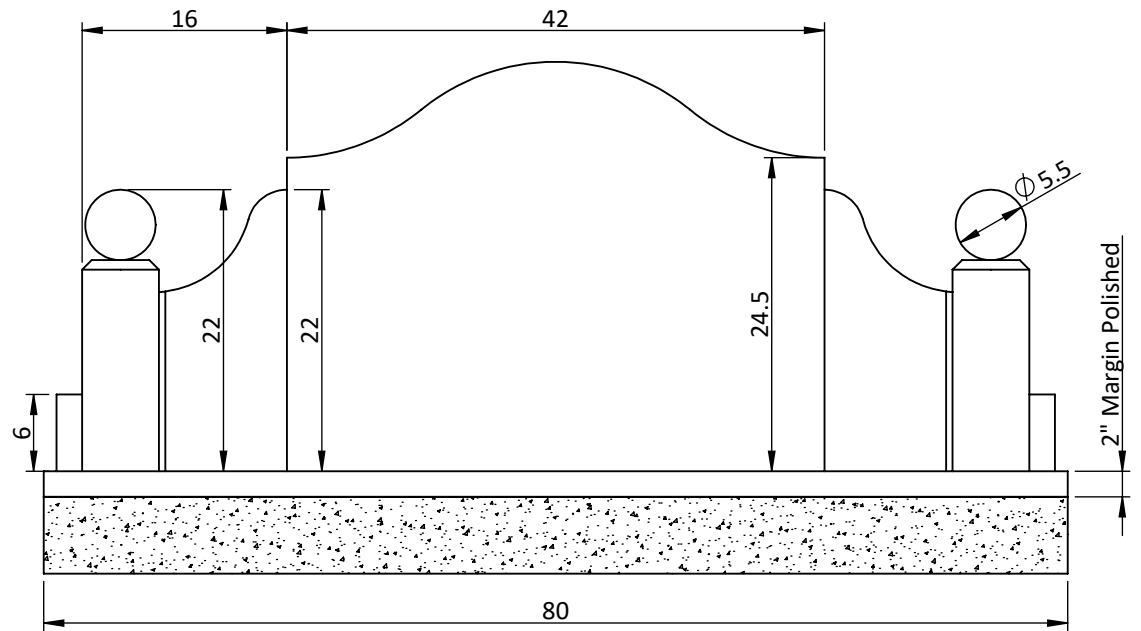

Unit: in

Memorial Galleries Inc.	Project Name	Color in Stock			Area (in ²)	Size (W×T×L in)		Qty
	CM-216	Indian Red			2441.36	T:	-	-
					B:	80 x 18 x 8		