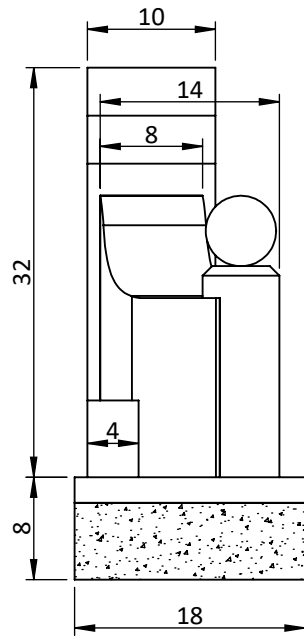

Unit: in

Memorial Galleries Inc.	Project Name	Color in Stock			Area (in ²)	Size (W×T×L in)		Qty
	CM-216	Indian Red			2441.36	T:	-	-
					B:	80 x 18 x 8		