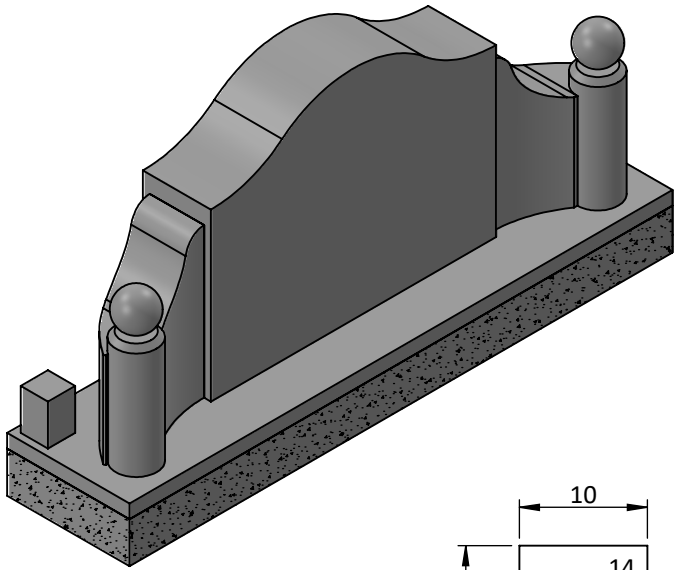

Unit: in

Memorial Galleries Inc.	Project Name	Color in Stock			Area (in ²)	Size (W×T×L in)		Qty
	CM-216	Indian Red			2441.36	T:	-	-
					B:	80 x 18 x 8		