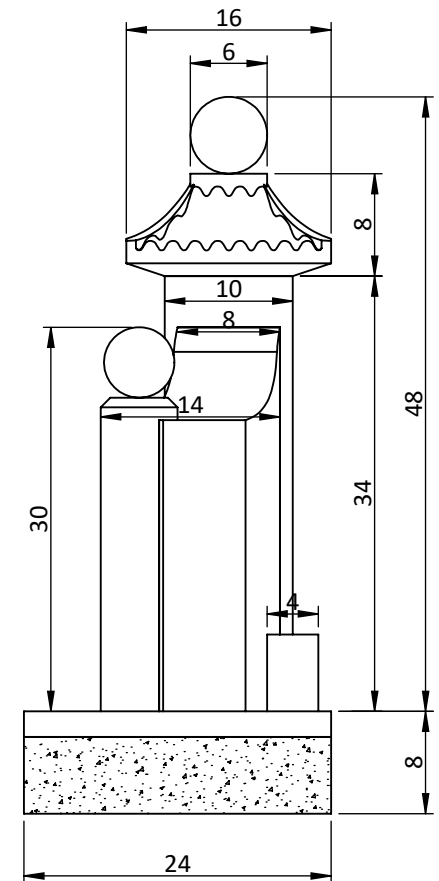

Unit: in

Memorial Galleries Inc.	Project Name	Color in Stock			Area (in ²)	Size (W×T×L in)		Qty
	CM-216C	Indian Red			2652.12	T:	-	-
					B:	66 X 24 X 8		