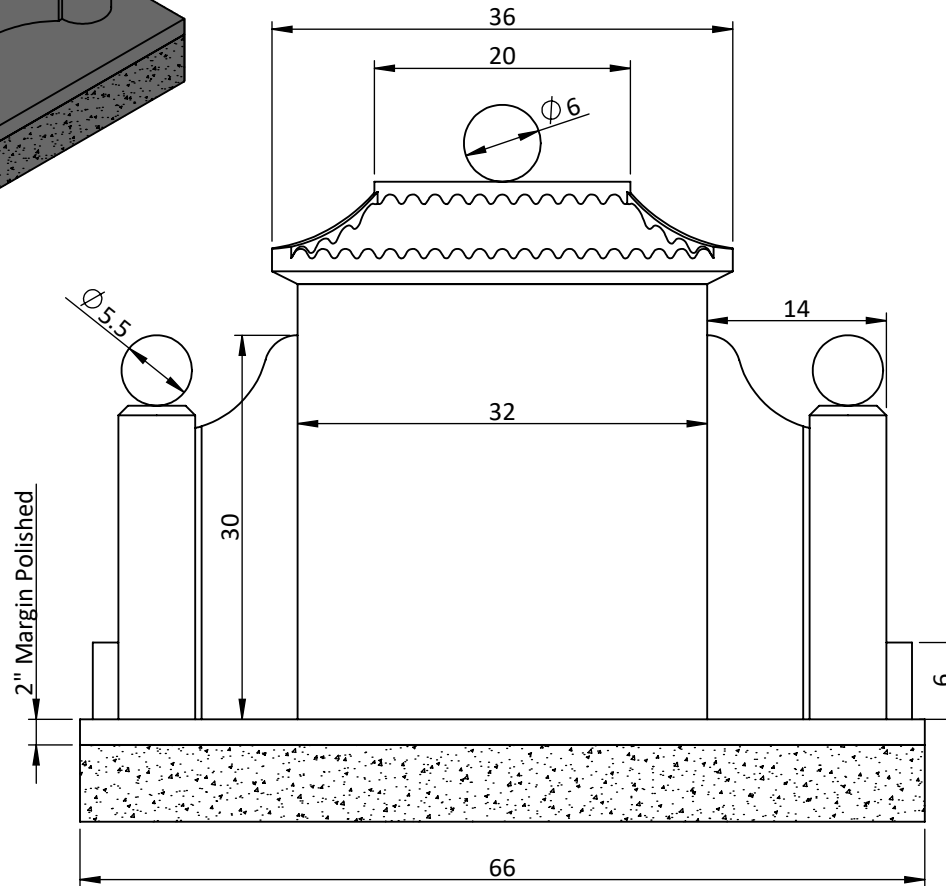

Unit: in

Memorial Galleries Inc.	Project Name	Color in Stock			Area (in ²)	Size (W×T×L in)		Qty
	CM-216C	Indian Red			2652.12	T:	-	-
					B:	66 X 24 X 8		