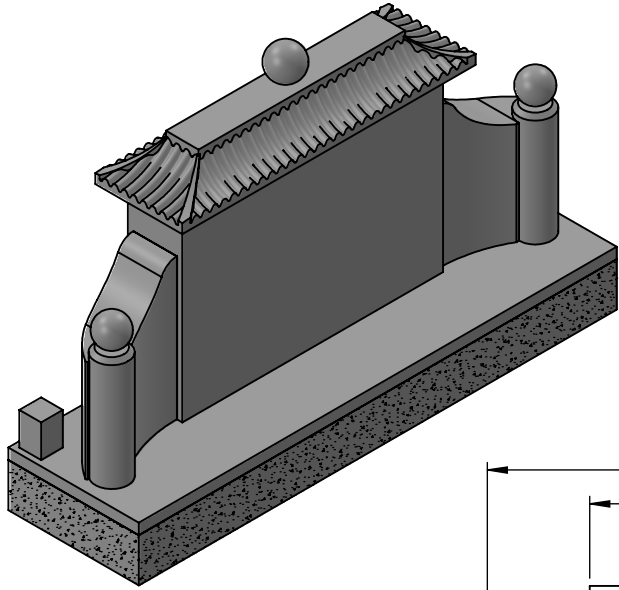

Unit: in

Memorial Galleries Inc.	Project Name	Color in Stock		Area (in <sup>2</sup> )	Size (W×T×L in)	Qty
	CM-217C	Indian Red			3640.05	T: - B: 88 x 24 x 10