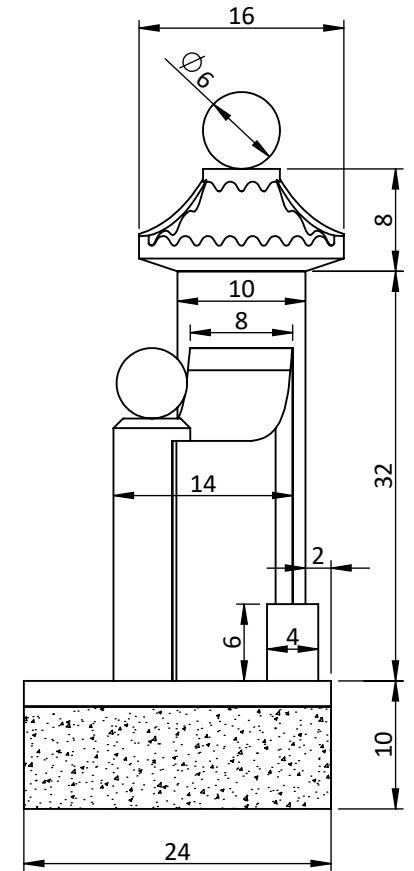

Unit: in

Memorial Galleries Inc.	Project Name	Color in Stock		Area (in <sup>2</sup> )	Size (W×T×L in)	Qty
	CM-217C	Indian Red			3640.05	T: - B: 88 x 24 x 10