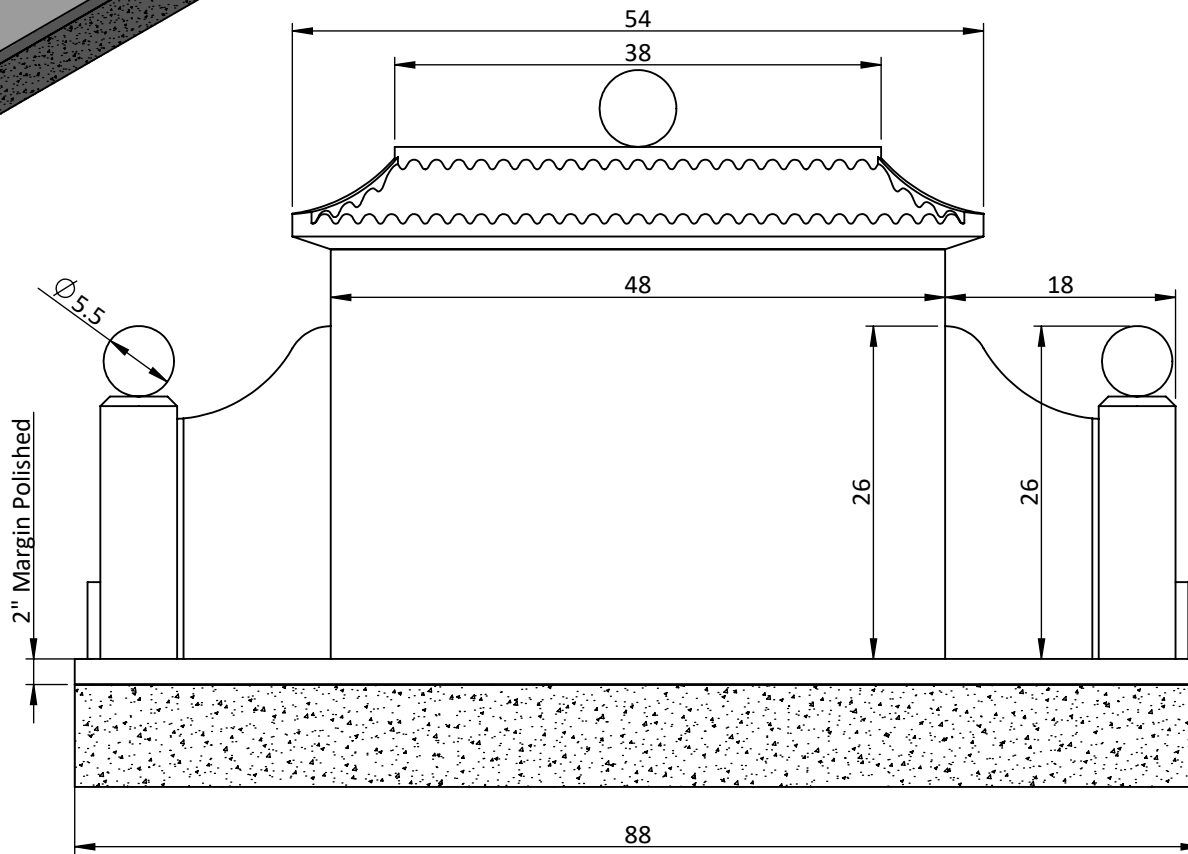

Unit: in

Memorial Galleries Inc.	Project Name	Color in Stock		Area (in <sup>2</sup> )	Size (W×T×L in)	Qty
	CM-217C	Indian Red			3640.05	T: - B: 88 x 24 x 10