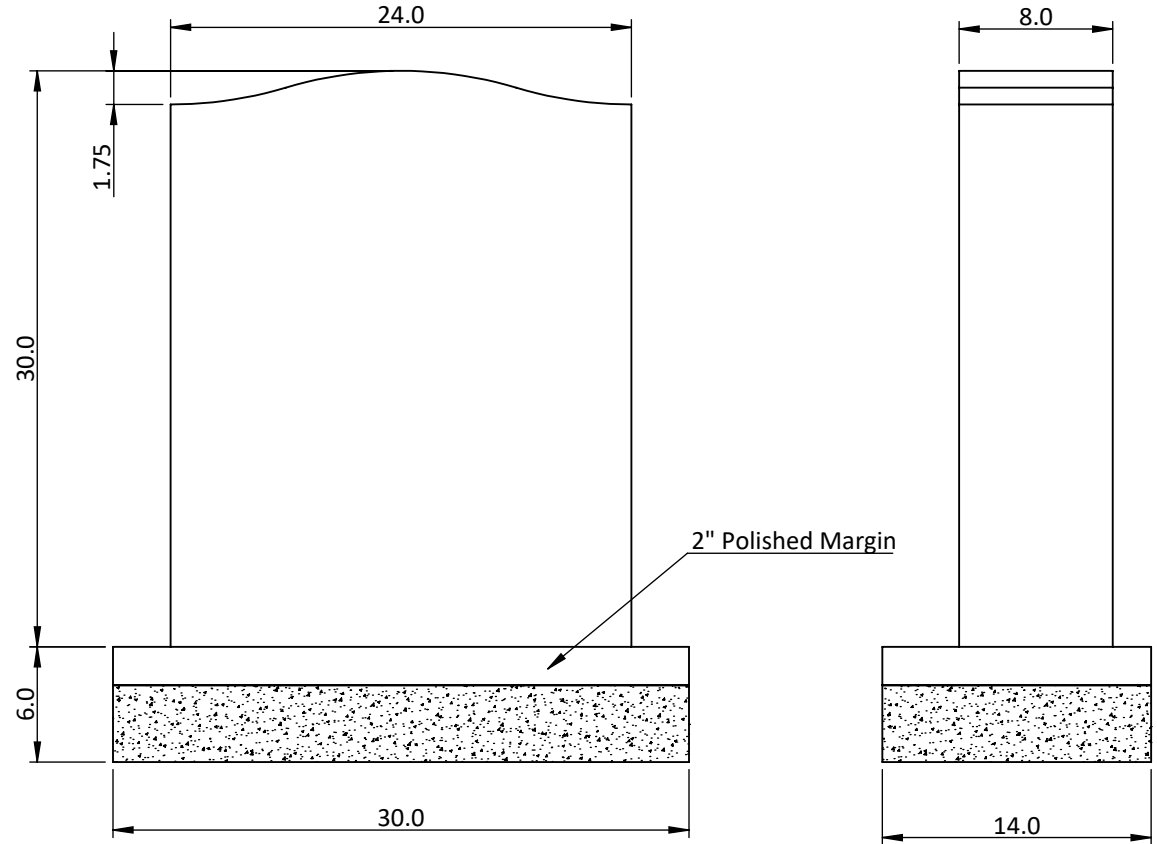

**Unit: in**

Memorial Galleries Inc.	Project Name	Color in Stock			Area (in <sup>2</sup> )	Size (W×T×L in)	Qty
	Serp Top 24 x 8 x 30				879.00	T: 24 x 8 x 30 B: 30 x 14 x 6	