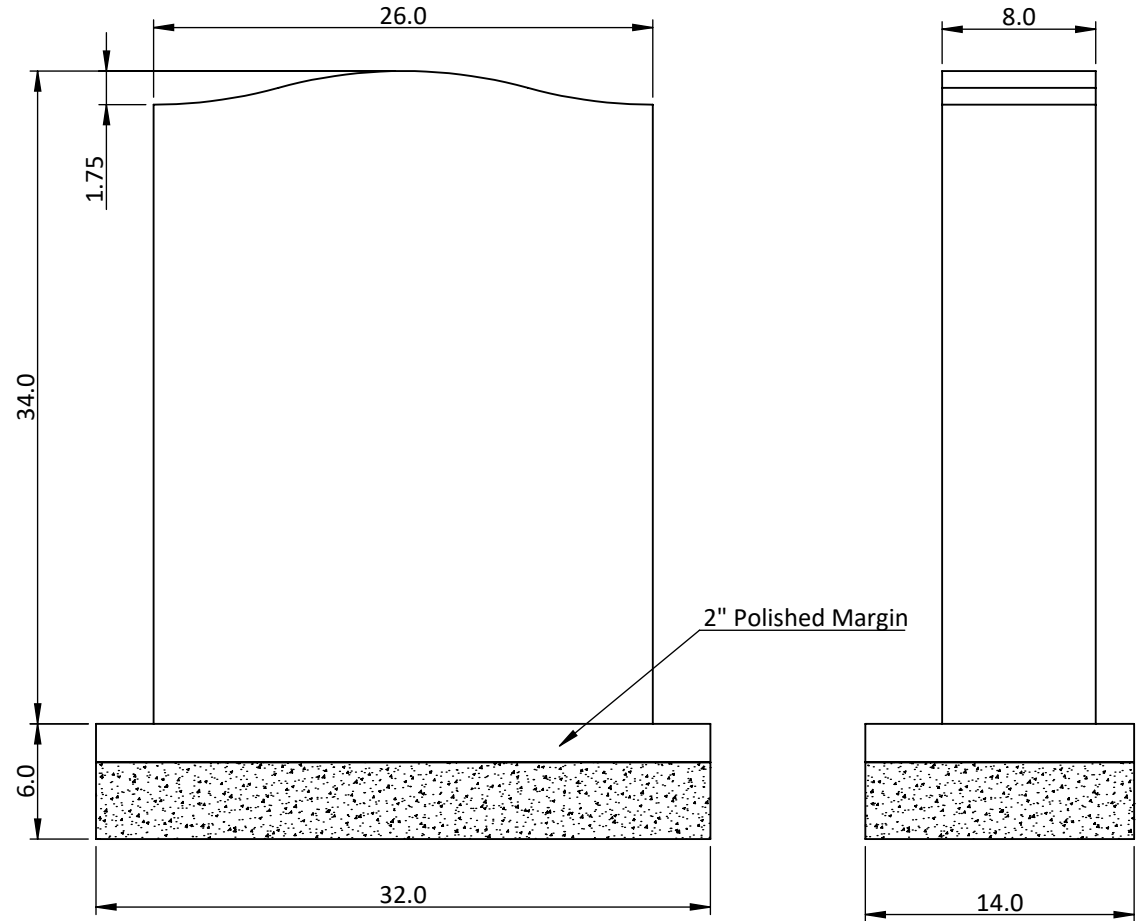

**Unit: in**

Memorial Galleries Inc.	Project Name	Color in Stock			Area (in <sup>2</sup> )	Size (W×T×L in)	Qty
	Serp Top 26 x 8 x 34				1053.25	T: 26 x 8 x 34 B: 32 x 14 x 6	-