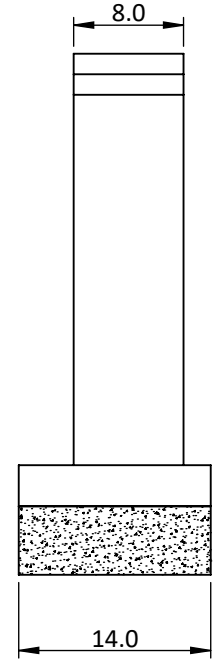

**Unit: in**

Memorial Galleries Inc.	Project Name	Color in Stock			Area (in <sup>2</sup> )	Size (W×T×L in)	Qty
	Serp Top 48 x 8 x 30				1800.00	T: 48 x 8 x 30 B: 54 x 14 x 8	-