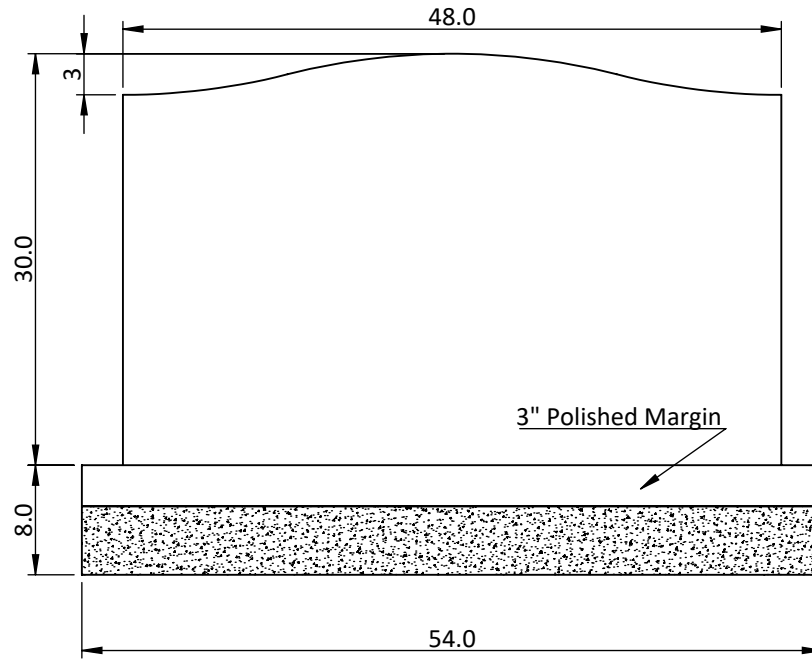

**Unit: in**

Memorial Galleries Inc.	Project Name	Color in Stock			Area (in <sup>2</sup> )	Size (W×T×L in)	Qty
	Serp Top 48 x 8 x 30				1800.00	T: 48 x 8 x 30 B: 54 x 14 x 8	-